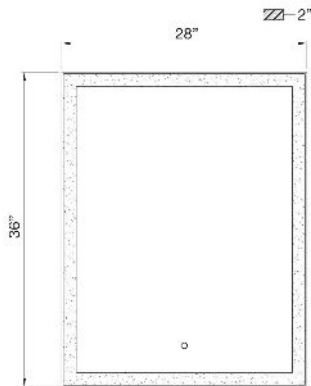

TECHNICAL DETAILS

PROJECT INFORMATION

Job Name: Date: Category:

Comments: