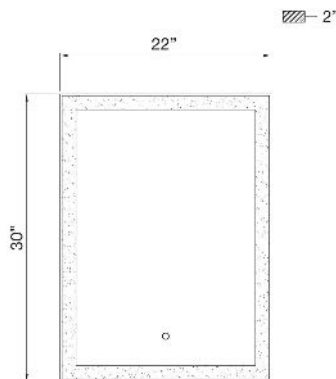

PROJECT INFORMATION

Job Name: Date: Category:

Comments: