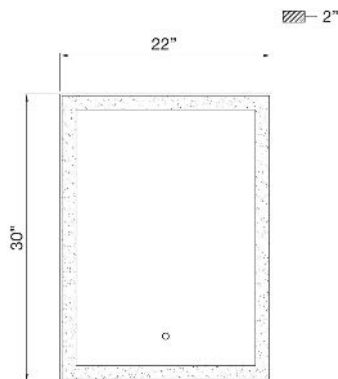

TECHNICAL DETAILS

PROJECT INFORMATION

Job Name: Date: Category:

Comments: