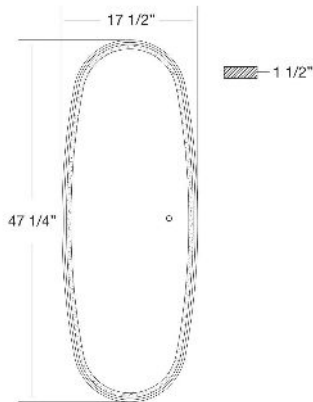

OBON, LED MIRROR

PRODUCT DETAILS

No.	:	38885-020
Product Color	:	GOLD
Product Material	:	ALUMINUM
Width	:	1.5"
Height	:	47.25"
Weight	:	18.6lbs

LIGHT SOURCE DETAILS

Light Source Type	:	INTEGRATED LED
Input Voltage	:	120V
Bulb Voltage	:	12V
Socket Type	:	LED
Total Wattage	:	26W
Initial Lumens	:	3200lm
Kelvin	:	30/45/60K
CRI	:	90
Dimmable	:	Yes

OPTIONS AVAILABLE

ITEM NO.	FINISH	SHADE
38885-013	ALUMINUM	
38885-020	GOLD	
38885-037	BLACK	

TECHNICAL DETAILS

PROJECT INFORMATION

Job Name: Date: Category:

Comments: