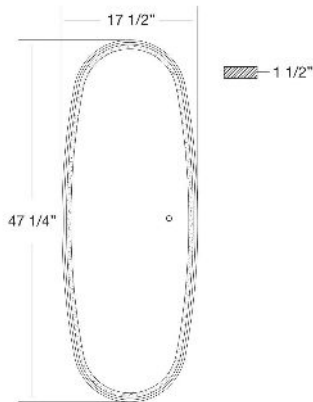

PROJECT INFORMATION

Job Name: Date: Category:

Comments: