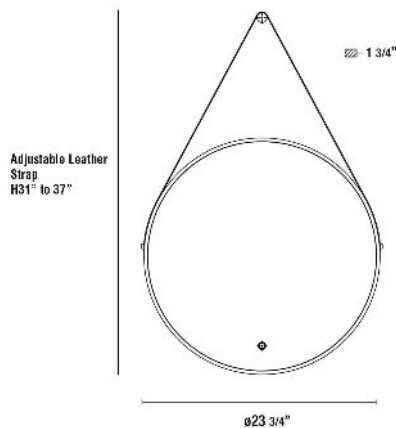

PROJECT INFORMATION

Job Name: Date: Category:

Comments: