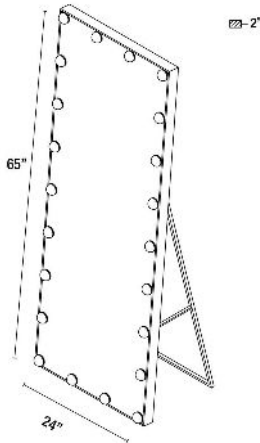

HOLLYWOOD, 24"W x 65"H RECTANGULAR MIRROR

PRODUCT DETAILS

No.	:	35884-019
Product Color	:	BLACK
Width	:	24"
Height	:	65"
Ext	:	2"
Weight	:	37.8lbs

LIGHT SOURCE DETAILS

Light Source Type	:	INTEGRATED LED
Input Voltage	:	120V
Bulb Voltage	:	120V
Total Wattage	:	14W
Initial Lumens	:	1320lm
Kelvin	:	3000/4200/6400K
CRI	:	90
Dimmable	:	Yes

OPTIONS AVAILABLE

ITEM NO.	FINISH	SHADE
35884-019	BLACK	

TECHNICAL DETAILS

Location	:	DAMP
Approval	:	

PROJECT INFORMATION

Job Name: Date: Category:

Comments: