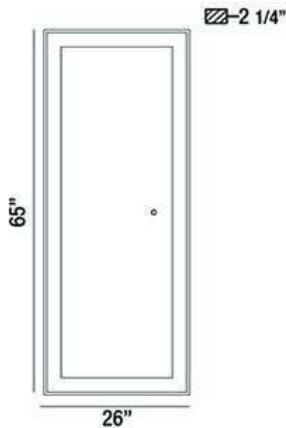

PROJECT INFORMATION

Job Name: Date: Category:

Comments: