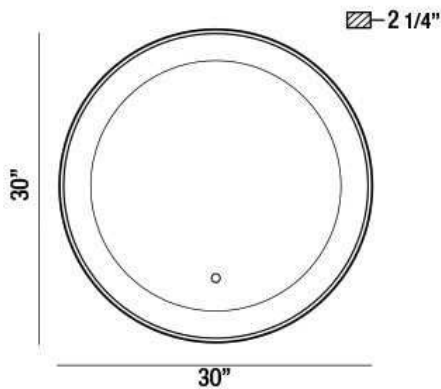

PROJECT INFORMATION

Job Name: Date: Category:

Comments: