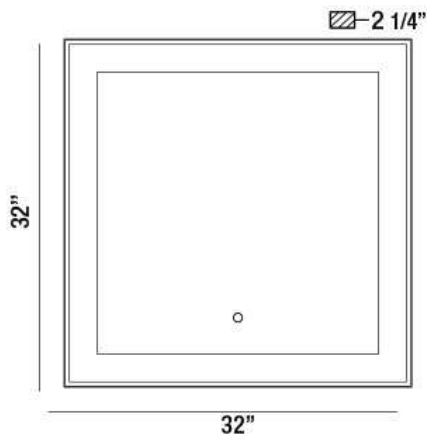

TECHNICAL DETAILS

Location	:	DAMP
Approval	:	

PROJECT INFORMATION

Job Name: Date: Category:

Comments: