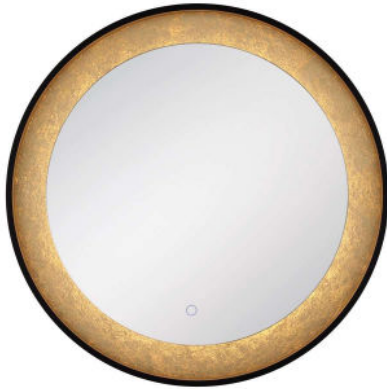

ANYA, 30" ROUND MIRROR

PRODUCT DETAILS

No.	:	33830-018
Product Color	:	GOLD
Diameter	:	30"
Ext	:	2.25"
Weight	:	20.9lbs

LIGHT SOURCE DETAILS

Light Source Type	:	INTEGRATED LED
Input Voltage	:	120V
Bulb Voltage	:	12V
Total Wattage	:	29W
Initial Lumens	:	3510lm
Delivered Lumens	:	130lm
Kelvin	:	3000/4500/6400K
CRI	:	90
Dimmable	:	Yes

OPTIONS AVAILABLE

ITEM NO.	FINISH	SHADE
33830-018	GOLD	

TECHNICAL DETAILS

Location	:	DAMP
Approval	:	

PROJECT INFORMATION

 Job Name: Date: Category:

 Comments: