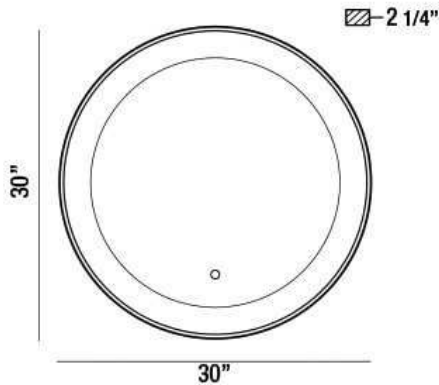

PROJECT INFORMATION

Job Name: Date: Category:

Comments: