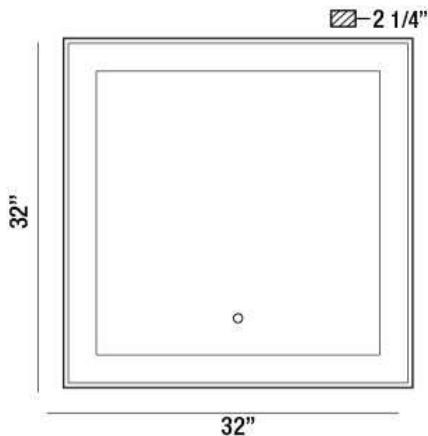

TECHNICAL DETAILS

Location	:	DAMP
Approval	:	

PROJECT INFORMATION

Job Name: Date: Category:

Comments: