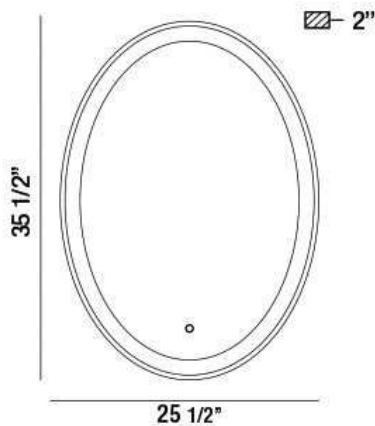

PROJECT INFORMATION

Job Name: Date: Category:

Comments: