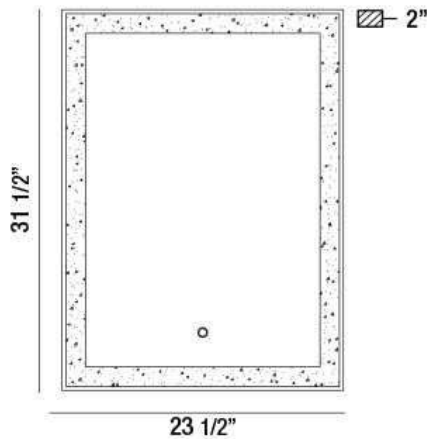

OPTIONS AVAILABLE

ITEM NO.	FINISH	SHADE
33824-017	CHROME