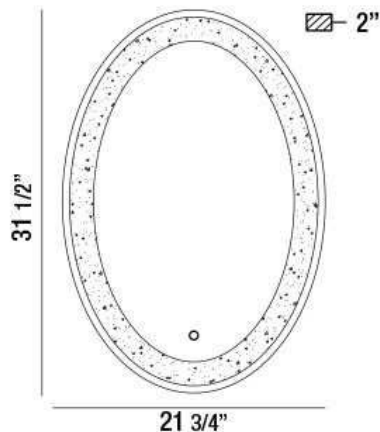

PROJECT INFORMATION

Job Name: Date: Category:

Comments: