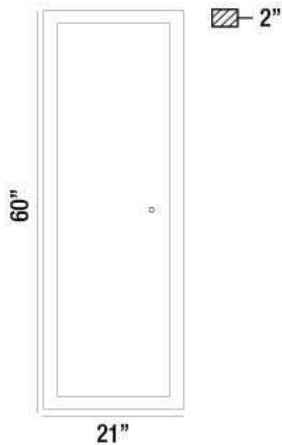

TECHNICAL DETAILS

Location Approval	:	DAMP
	:	

PROJECT INFORMATION

Job Name: Date: Category:

Comments: