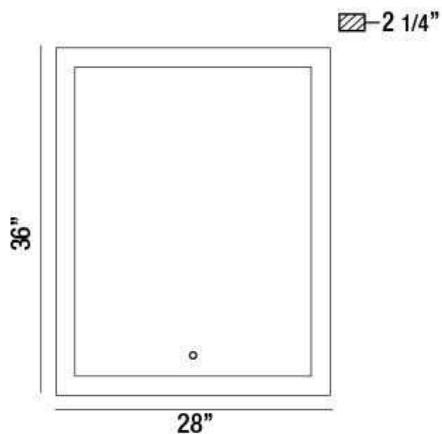

TECHNICAL DETAILS

Location Approval	:	DAMP
	:	

PROJECT INFORMATION

Job Name: Date: Category:

Comments: