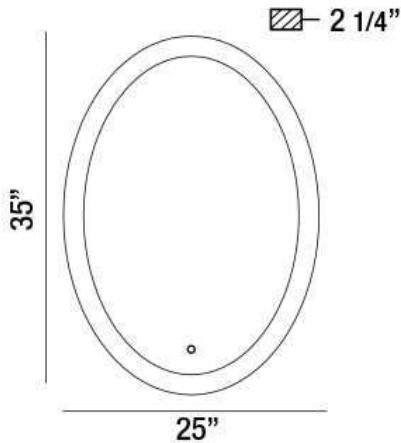

TECHNICAL DETAILS

Location Approval	:	DAMP
	:	

PROJECT INFORMATION

Job Name: Date: Category:

Comments: