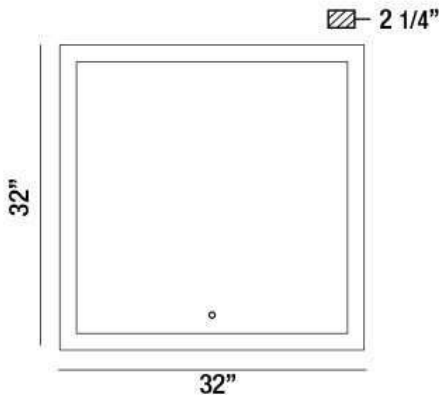

TECHNICAL DETAILS

Location Approval	:	DAMP
	:	

PROJECT INFORMATION

Job Name: Date: Category:

Comments: