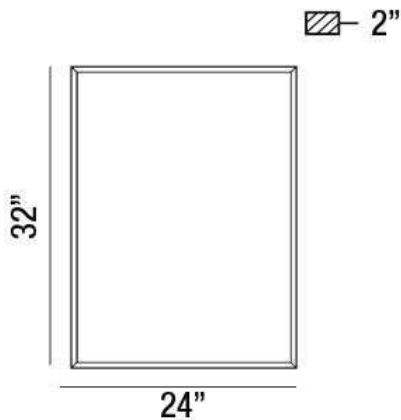

OPTIONS AVAILABLE

ITEM NO.	FINISH	SHADE
31479-011