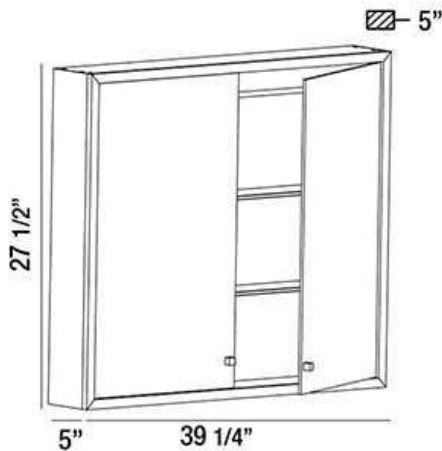

PROJECT INFORMATION

Job Name: Date: Category:

Comments: