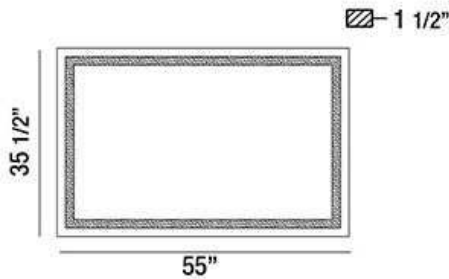

PROJECT INFORMATION

Job Name: Date: Category:

Comments: