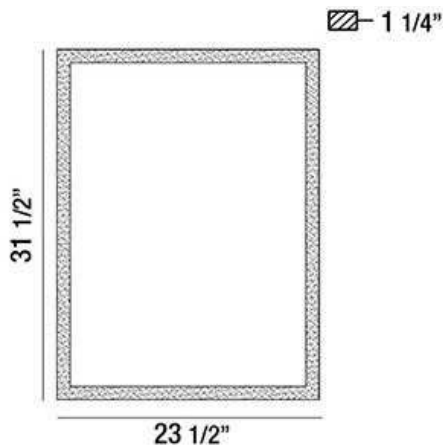

PROJECT INFORMATION

Job Name: Date: Category:

Comments: