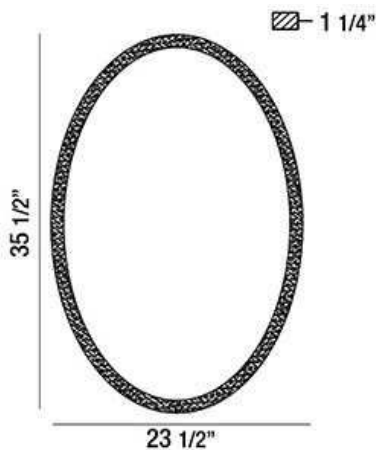

PROJECT INFORMATION

Job Name: Date: Category:

Comments: