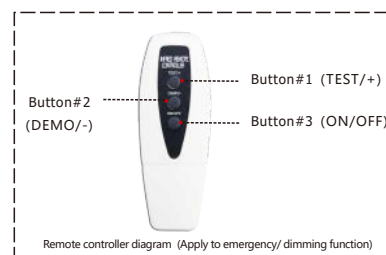

—Remote Control

- Wireless IR Remote Control Instructions (Picture 2)

Button#1: TEST/+ (For Emergency: Press it, the light fixture will become emergency state for 3 seconds and the indicator light turns Red.)
(For Dimming by Remote Control: Press it, will increase the brightness of the fixture and the indicator light will flash.)

Button#2: DEMO/- (For Emergency: Press it and the ON/OFF button on normal working status, will start Emergency DEMO function. Press it and the ON/OFF button again, will close the Emergency DEMO function. Standard setting of this function is closed.)
(For Dimming by Remote Control: Press it, will decrease the brightness of the fixture and the indicator light will flash)

Button#3: ON/OFF (For Emergency: Press it for 3s on normal working status, the indicator light turns Red and keep flash, will start the every three months automatic discharge function. And Press it for 3s again, the indicator light turns Red and flash once, will close the every three months automatic discharge function; Standard setting of this function is closed)
(For Dimming by Remote Control: Press it, the dimming function will ON or OFF. When OFF it is equal to Standby State, the light is off and the indicator light is always on).