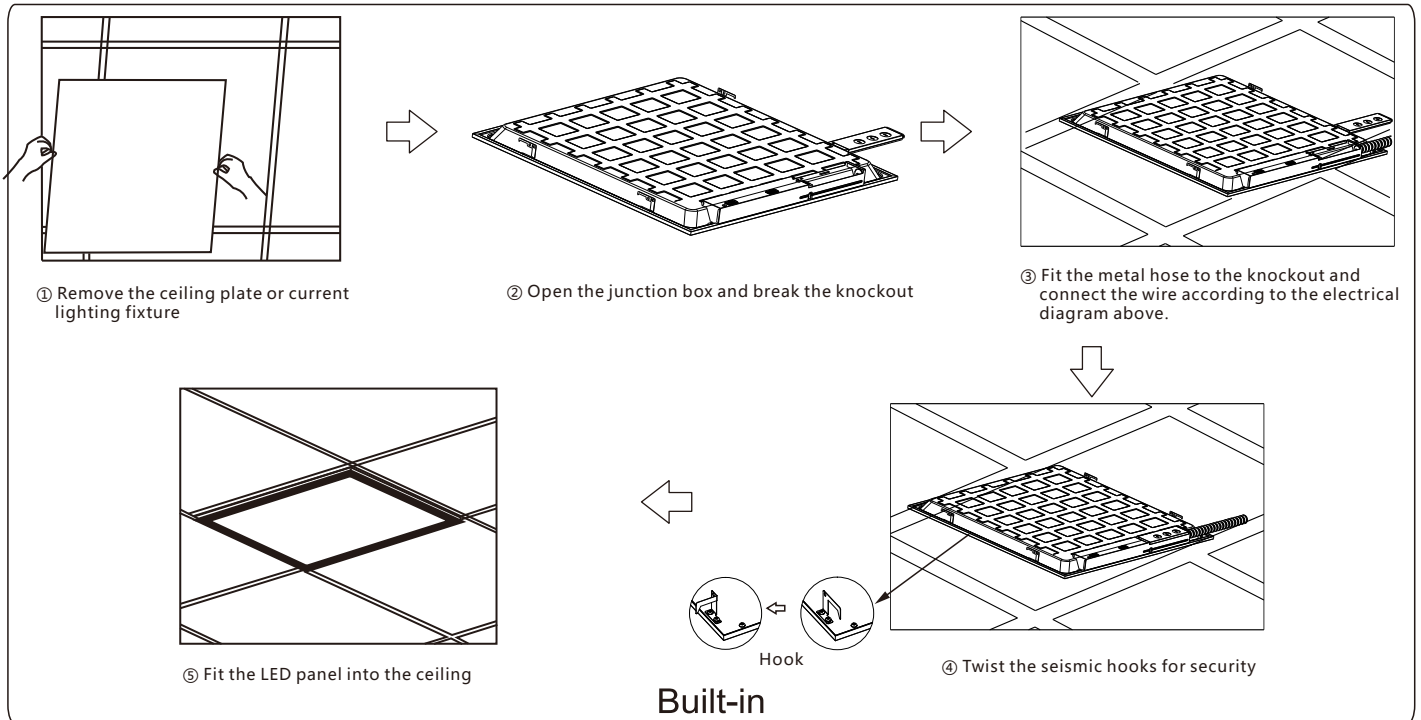

Installation Instructions