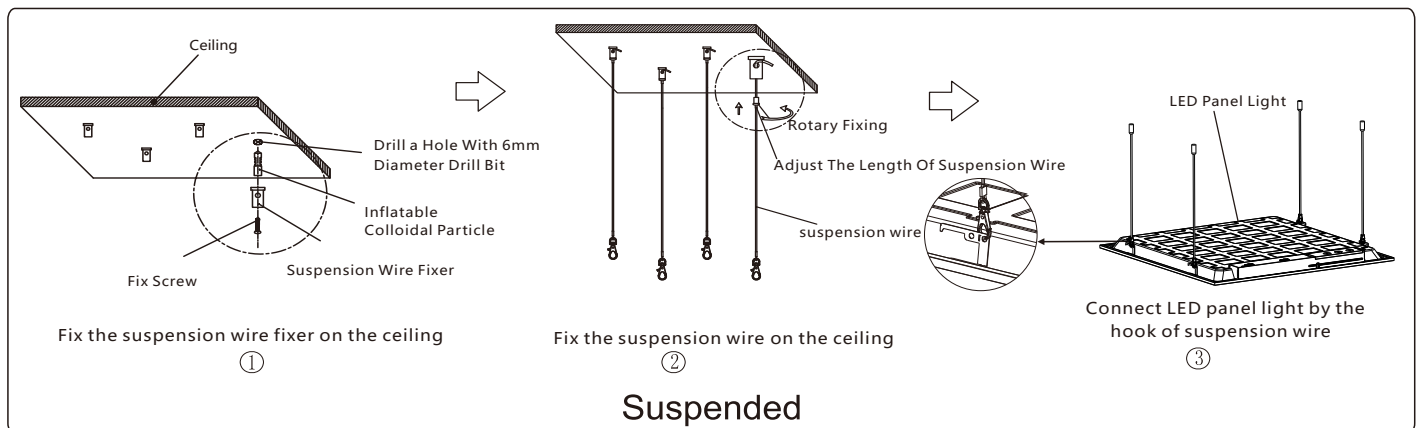

Installation Instructions