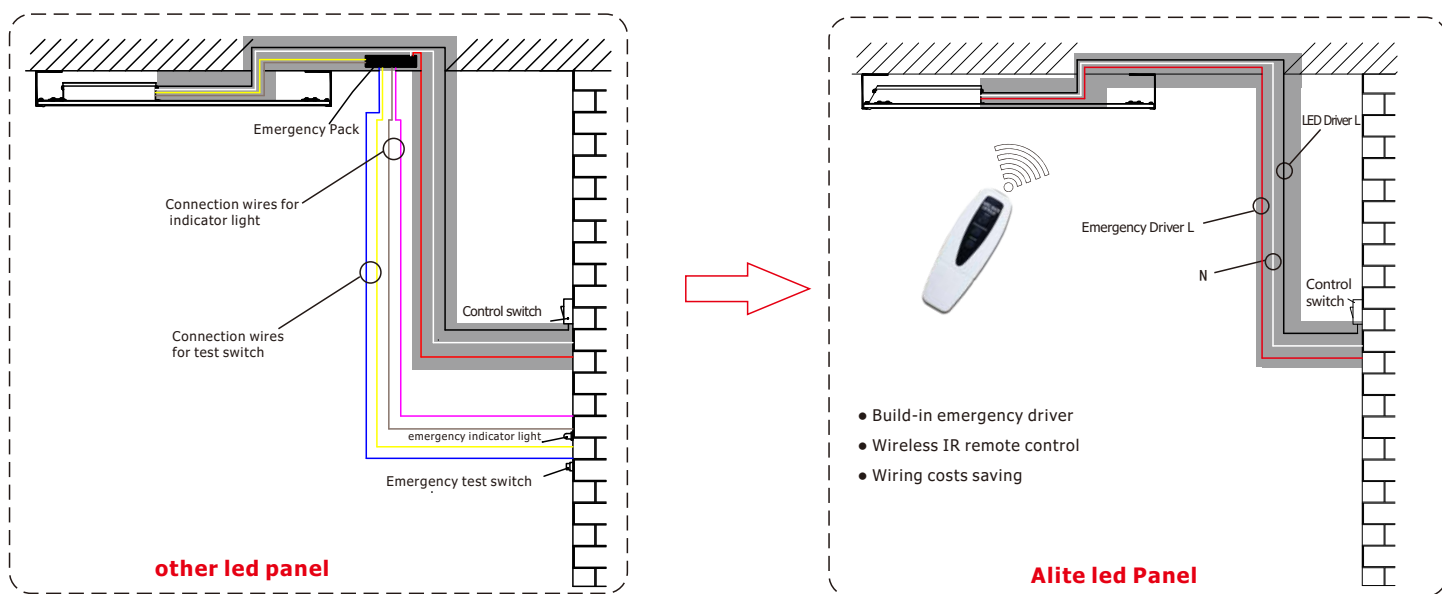

- High Temp. Ni-MH battery, the highest charging temp. is up to 70°C. Smaller in size, longer lifetime, safer in practical use, RoHS compliant;
- The nickel-metal hydride batteries can be repeated 500 charge-discharge cycles by correct operation, If use emergency function once a week, the lifetime can be up to 8~10 years;
- After leaving factory, the emergency battery turns itself into a dormant state to avoid electric discharge and leakage;
- To ensure battery lifetime, this emergency product is designed to have a trimonthly charge and discharge cycle. Users can close/start this function by remote control, details please refer to remote control function instructions. (Factory settings: automatic discharge function is "start" status;)
- The battery charge cycle is 24hrs. With dual protection of voltage detection and charging time detection, the battery could be prevented effectively overcharge and overdischarge, once any of the protections is triggered, circuit will automatically switch to an intermittent charge.
- Emergency lighting driver employs more advanced electronic relay, convert emergency in 200ms, that is two times faster than traditional coil relay to switch;
- Please make a emergency test every month for the lamp with Emergency backup. Operation: press the TEST button of wireless controller, if the lamp can switch to the battery powered, then the emergency backup is working.
- Conform to the safety requirements and Emergency products must ensure that the function of the emergency regulations, adopt wireless IR remote to control, without any external button and lead, savings in wiring and maintenance costs. (Picture 1)

(Picture 1)