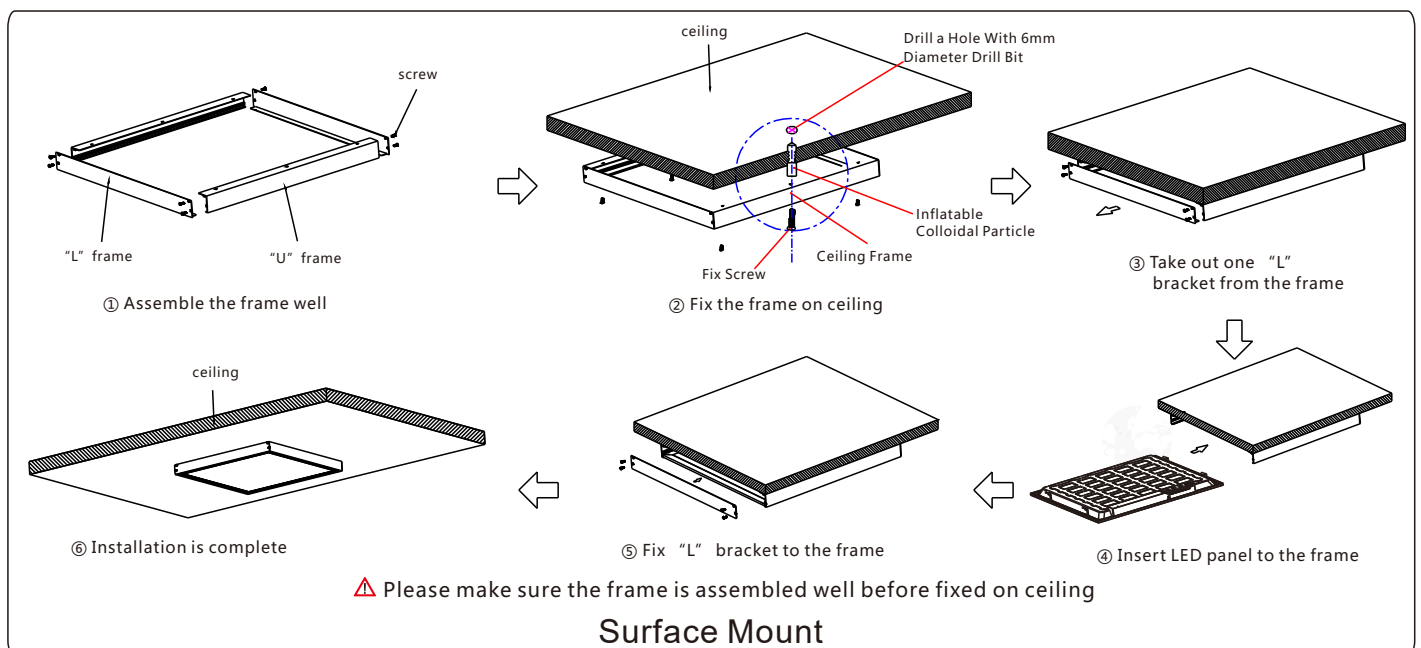

Installation Instructions