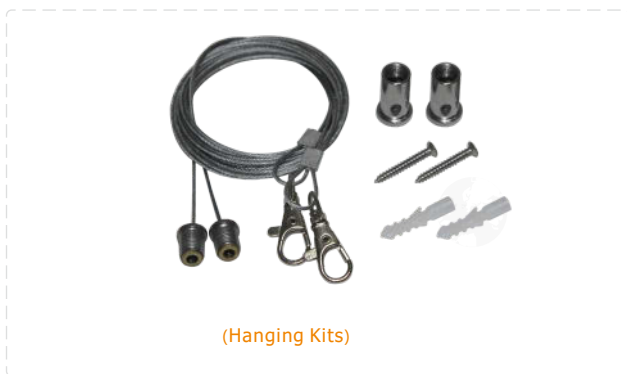

Parts Information