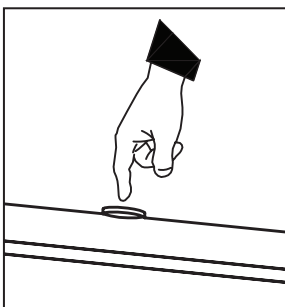

# INSTRUCTIONS INSTRUCCIONES 93564A - TERROS

**C**

Ground / Mise à la terre / Tierra

Black / Noir / Negro

White / Blanc / Blanco

**E**

Dimmable with touch dimmer on fixture. **DO NOT USE A WALL DIMMER WITH THIS FIXTURE.**