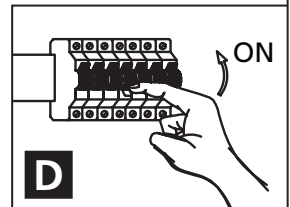

## SAFETY PRECAUTIONS:

1. Turn off electrical power at breaker panel before starting installation of light fixture (see fig. A)
2. This product must be installed in accordance with the applicable installation code by a person familiar with the construction and operation of the product and the hazards involved.
3. Dimmable with touch dimmer on fixture. **DO NOT USE A WALL DIMMER WITH THIS FIXTURE.**

# INSTRUCTIONS INSTRUCCIONES 93564A - TERROS

**C**

Ground / Mise à la terre / Tierra

Black / Noir / Negro

White / Blanc / Blanco

**E**

Dimmable with touch dimmer on fixture. **DO NOT USE A WALL DIMMER WITH THIS FIXTURE.**

Graduable avec gradateur intégré sur la fixture. **NE PAS UTILISER UN GRADATEUR MURALE AVEC CETTE FIXTURE.**

El dimmer está incorporado en la lámpara y funciona con sólo tocarla. **NO USE UN DIMMER DE PARED PARA ESTA LÁMPARA.**