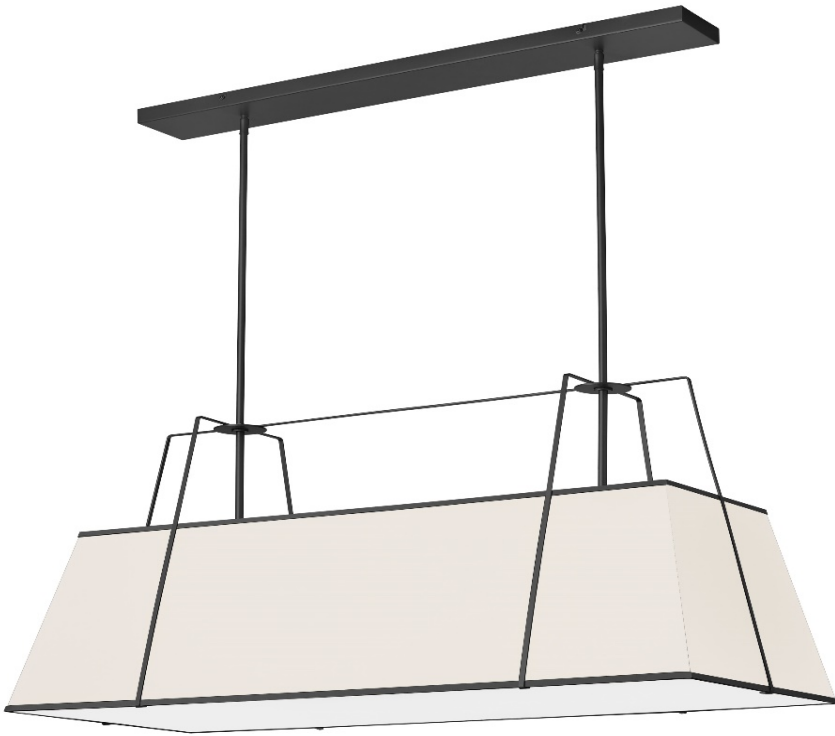

TRA-444HC-BK-CRM - 4LT Horizontal Chandelier BK/CRM Shade w/790Diff

4 Light Horizontal Chandelier Black/Cream Shade w/ White Fabric Diffuser

Height 12
Width/Length 44
Depth 18
Weight 15

No. of Bulbs 4
LED Compatible LED Compatible
Total Wattage 400W

Body Material Fabric
Finish/Color Cream
Type of Finish Fabric

Second Material Metal
Second Finish/Color Black
Second Type of Finish Painted

Bulb 1 Amount 4
Bulb 1 Base Type E26
Bulb 1 Max Watt. 100W
Bulb 1 Included No
Bulb 1 Lumens
Bulb 1 CRI

Rated For Voltage Damp Location
 120V
Approval Warranty cUL or equivalent
 1 Year
Instal Position Ceiling

Date:	Notes:
Fixture Type:	
Job Name:	

Lighting • LED • Shades • Custom Designs

TORONTO | BUFFALO | LIGHTFAIR | DALLAS MARKET CENTRE # 4303