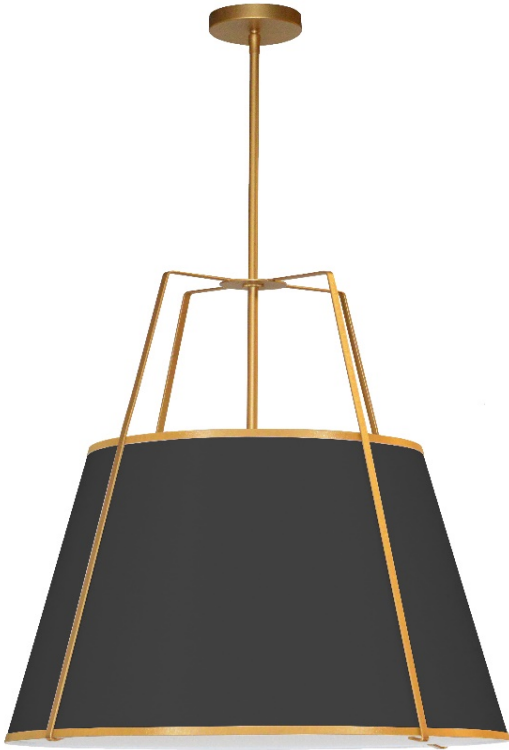

TRA-3P-GLD-BK - 3LT Trapezoid Pendant GLD/BK Shade w/790Diff

3 Light Trapezoid Pendant Gold/Black Shade w/ White Fabric Diffuser

Height	26	No. of Bulbs	3
Width/Length	24	LED Compatible	LED Compatible
Depth	24	Total Wattage	300W
Weight	8		
Body Material	Fabric	Second Material	Metal
Finish/Color	Black	Second Finish/Color	Gold
Type of Finish	Fabric	Second Type of Finish	Painted
Bulb 1 Amount	3	Rated For Voltage	Damp Location 120V
Bulb 1 Base Type	E26	Approval	cUL or equivalent
Bulb 1 Max Watt.	100W	Warranty	1 Year
Bulb 1 Included	No	Instal Position	Ceiling
Bulb 1 Lumens			
Bulb 1 CRI			

Date:	Notes:
Fixture Type:	
Job Name:	

Lighting • LED • Shades • Custom Designs

TORONTO | BUFFALO | LIGHTFAIR | DALLAS MARKET CENTRE # 4303

www.dainolite.com | 1-888-564-1262 | dainolite@dainolite.com

[/dainolite](https://www.facebook.com/dainolite)