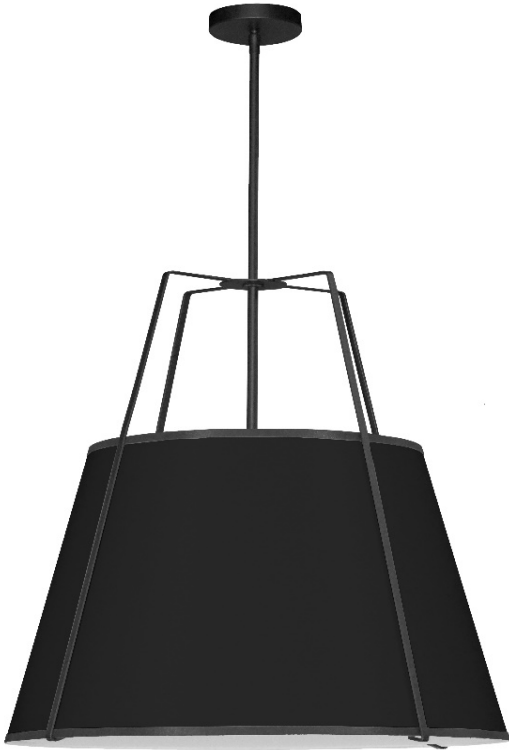

TRA-3P-BK - 3LT Trapezoid Pendant BK Shade w/790Diff

3 Light Trapezoid Pendant Black Shade w/ White Fabric Diffuser

Height 26
Width/Length 24
Depth 24
Weight 8

No. of Bulbs 3
LED Compatible LED Compatible
Total Wattage 300W

Body Material Fabric
Finish/Color Black
Type of Finish Fabric

Second Material Metal
Second Finish/Color Black
Second Type of Finish Painted

Bulb 1 Amount 3
Bulb 1 Base Type E26
Bulb 1 Max Watt. 100W
Bulb 1 Included No
Bulb 1 Lumens
Bulb 1 CRI

Rated For Voltage Damp Location
 120V
Approval Warranty cUL or equivalent
 1 Year
Instal Position Ceiling

Date:	Notes:
Fixture Type:	
Job Name:	

Lighting • LED • Shades • Custom Designs

TORONTO | BUFFALO | LIGHTFAIR | DALLAS MARKET CENTRE # 4303