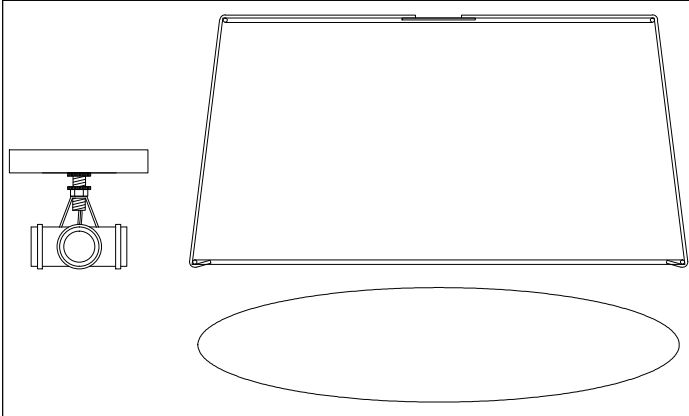

# TRA-3FH

①

③

⑦

Bulbs/ Ampoules:  
3x Max 40W E26 Base  
(Not Included/ Non Inclus)