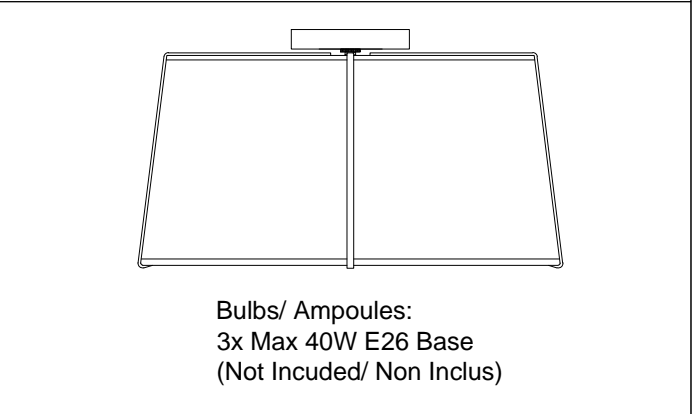

# TRA-3FH

①

③

⑦

Bulbs/ Ampoules:  
3x Max 40W E26 Base  
(Not Included/ Non Inclus)