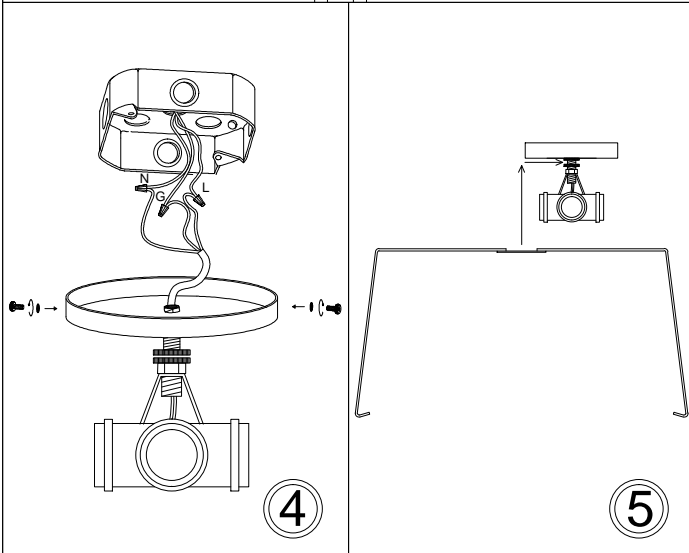

# TRA-3FH

①

③

⑦

Bulbs/ Ampoules:  
3x Max 40W E26 Base  
(Not Included/ Non Inclus)