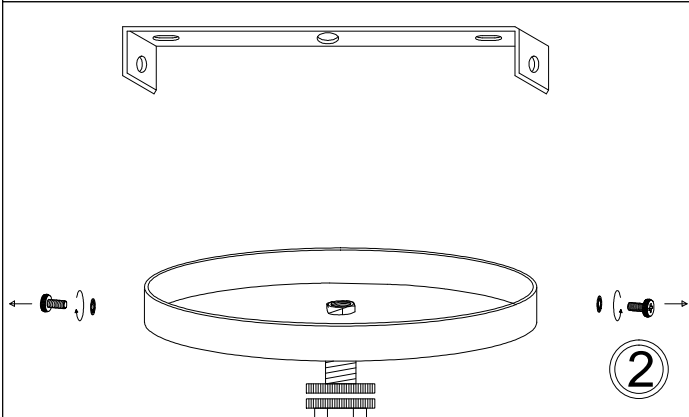

# TRA-3FH

①

③

⑦

Bulbs/ Ampoules:  
3x Max 40W E26 Base  
(Not Included/ Non Inclus)