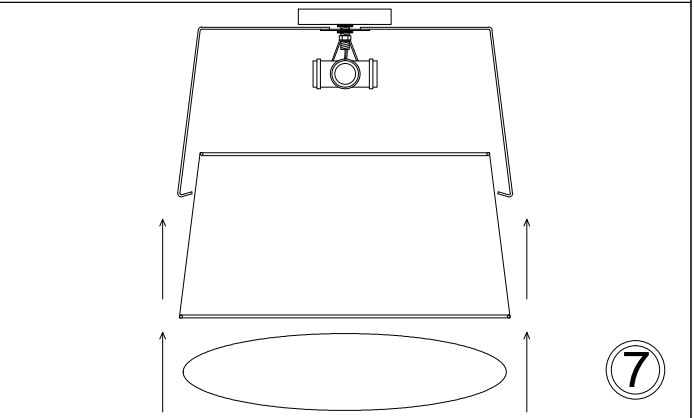

# TRA-3FH

①

③

⑦

Bulbs/ Ampoules:  
3x Max 40W E26 Base  
(Not Included/ Non Inclus)