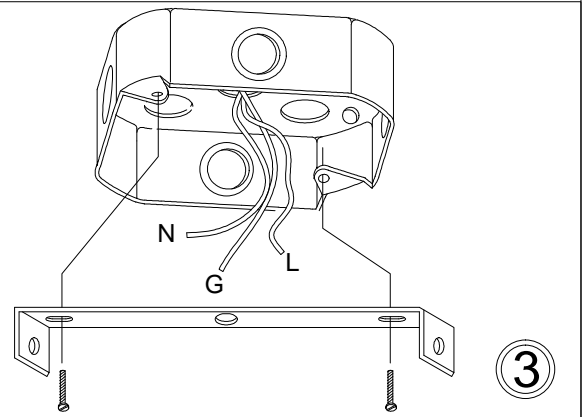

# TRA-3FH

①

③

⑦

Bulbs/ Ampoules:  
3x Max 40W E26 Base  
(Not Included/ Non Inclus)