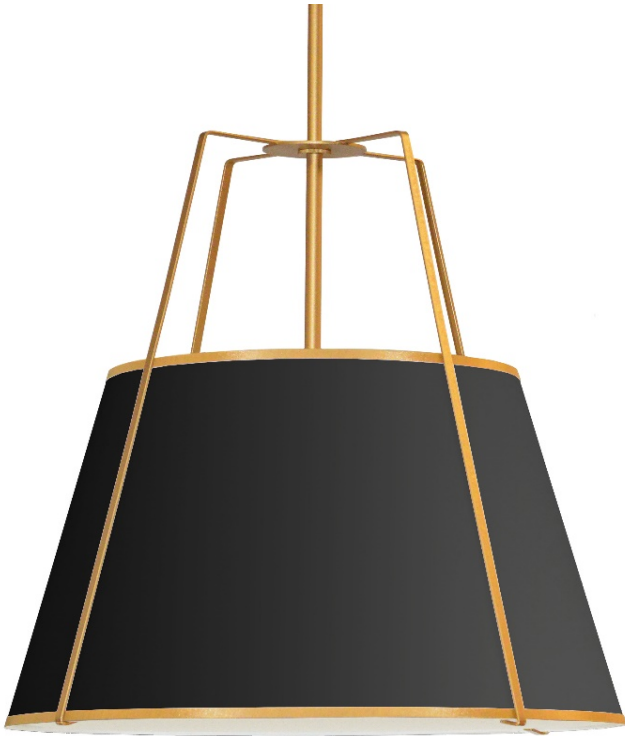

TRA-304P-GLD-BK - 4LT Trapezoid Pendant BK Shade w/ 790 Diff

4 Light Trapezoid Pendant Black Shade w/ White Fabric Diffuser

Height 32.5
Width/Length 30
Depth 30
Weight 10

No. of Bulbs 4
LED Compatible LED Compatible
Total Wattage 400W

Body Material Fabric
Finish/Color Black
Type of Finish Fabric

Second Material Metal
Second Finish/Color Gold
Second Type of Finish Painted

Bulb 1 Amount 4
Bulb 1 Base Type E26
Bulb 1 Max Watt. 100W
Bulb 1 Included No
Bulb 1 Lumens
Bulb 1 CRI