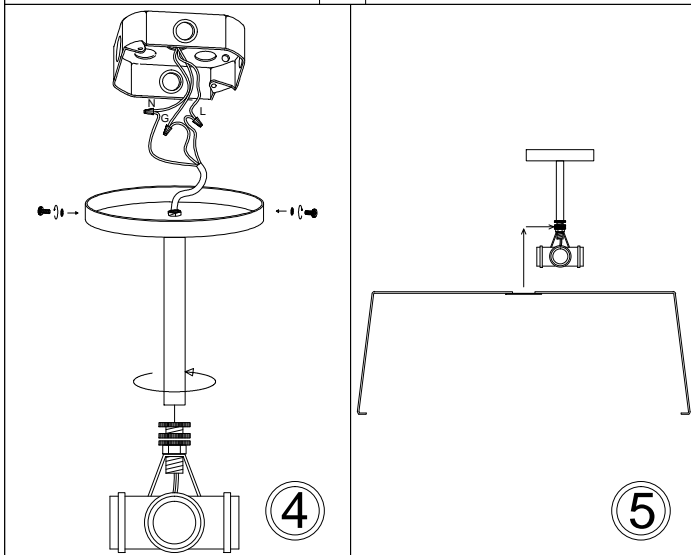

# TRA-224FH

1

2

3

4

5

7

6

Bulbs/ Ampoules:  
4x Max 100W E26 Base  
(Not Included/ Non Inclus)