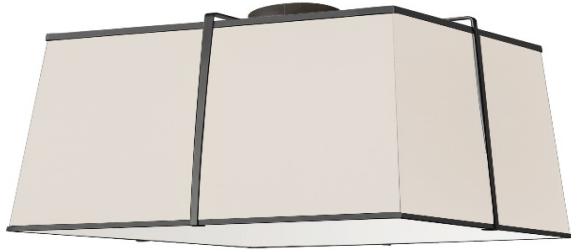

TRA-163FH-BK-CRM - 3LT Flush Mount BK, CRM Shade w/790Diff

3 Light Black Flush Mount Cream Shade w/ White Fabric Diffuser

Height	8	No. of Bulbs	3
Width/Length	16	LED Compatible	LED Compatible
Depth	16	Total Wattage	180W
Weight	1		
Body Material	Fabric	Second Material	Metal
Finish/Color	Cream	Second Finish/Color	Black
Type of Finish	Fabric	Second Type of Finish	Painted
Bulb 1 Amount	3	Rated For Voltage	Damp Location 120V
Bulb 1 Base Type	E26	Approval	cUL or equivalent
Bulb 1 Max Watt.	60W	Warranty	1 Year
Bulb 1 Included	No	Instal Position	Ceiling
Bulb 1 Lumens			
Bulb 1 CRI			