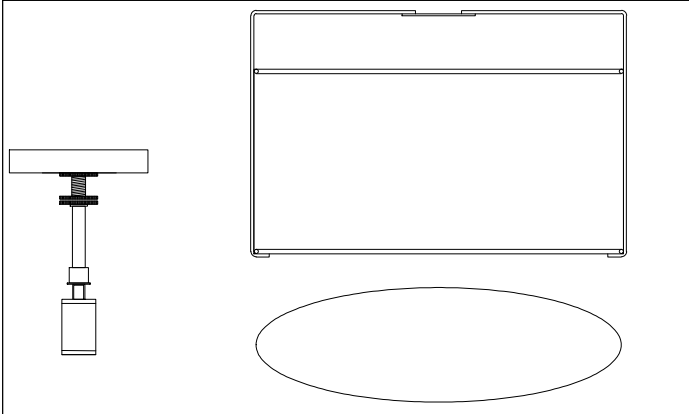

TRA-121FH

1

3

7

Bulbs/ Ampoules:
2x Max 60W E26 Base
(Not Included/ Non Inclus)