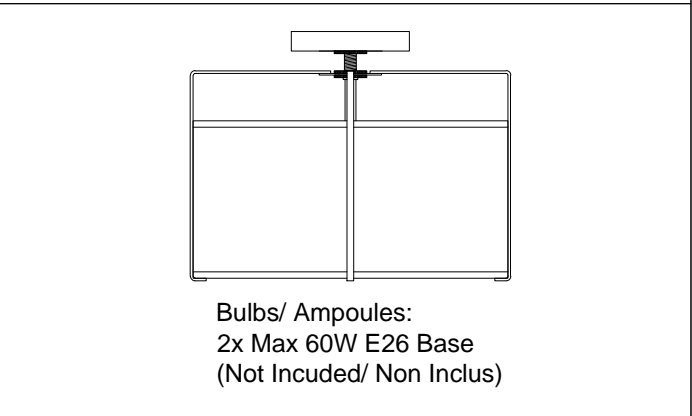

TRA-121FH

1

3

7

Bulbs/ Ampoules:
2x Max 60W E26 Base
(Not Included/ Non Inclus)