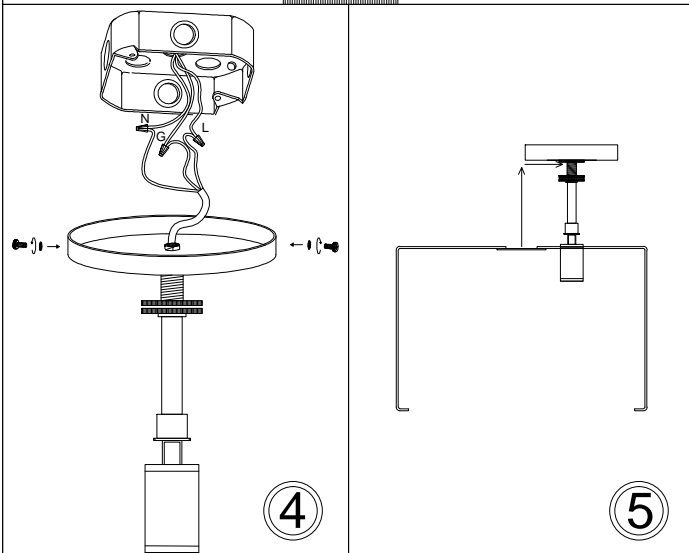

TRA-121FH

1

3

7

Bulbs/ Ampoules:
2x Max 60W E26 Base
(Not Included/ Non Inclus)