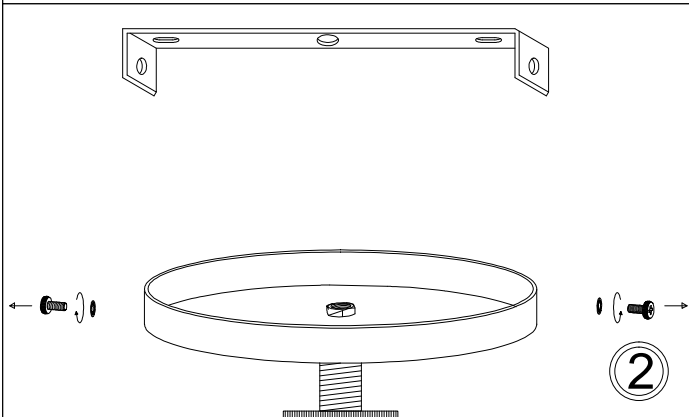

TRA-121FH

1

3

7

Bulbs/ Ampoules:
2x Max 60W E26 Base
(Not Included/ Non Inclus)