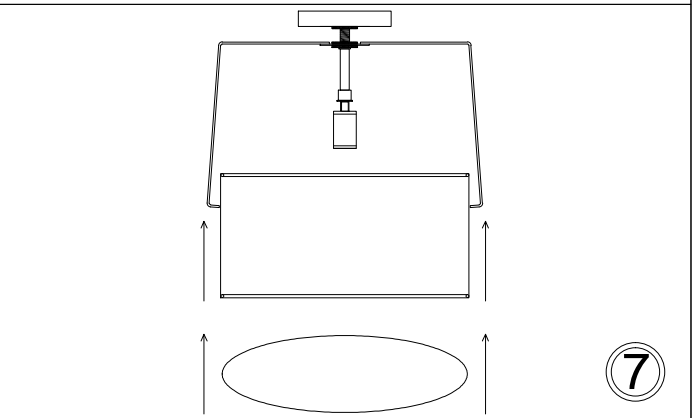

TRA-121FH

1

3

7

Bulbs/ Ampoules:
2x Max 60W E26 Base
(Not Included/ Non Inclus)