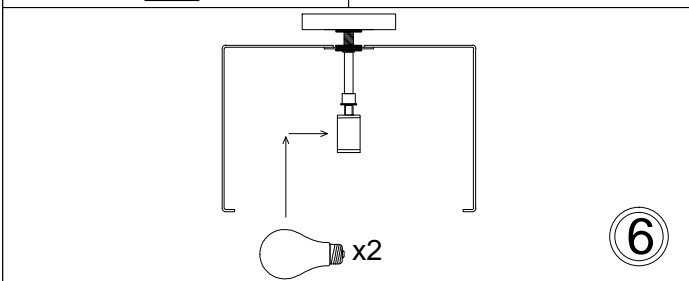

TRA-121FH

1

3

7

Bulbs/ Ampoules:
2x Max 60W E26 Base
(Not Included/ Non Inclus)