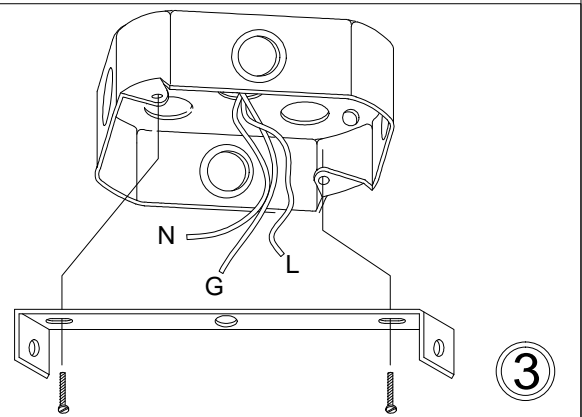

TRA-121FH

1

3

7

Bulbs/ Ampoules:
2x Max 60W E26 Base
(Not Included/ Non Inclus)