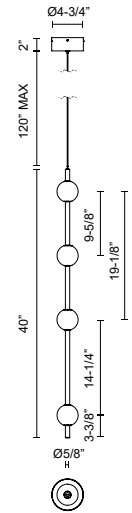

MISAKI
PD14740
PENDANTS

PROJECT

SPECIFICATION DETAILS

* For custom options, consult factory for details.

Fixture Dimensions	D3-1/8" x H40"
Light Source	LED with DC Driver
Wattage	24W
Total Lumens	2040lm*
Delivered Lumens	1100lm*
Voltage	120V
Color Temperature	3000K
CRI (Ra)	90CRI
Optional Color Temps	2700K - 5000K Available, Minimum Order Quantities Apply
LED Rated Life	50,000 hours
Dimming	100% - 10%, TRIAC or ELV Dimmer (Not Included)
Adjustable	Yes
Wire Length	120" Max
Wire Type	Black Coaxial Wire
Minimum Hang Height	44"
Diffuser Details	Frosted Acrylic
Location	Dry
Warranty	5 Years
Canopy Dimensions	D4-3/4" x H2"

DESCRIPTION

Misaki collection is simple yet highly decorative. With a strong architectural black frame, accompanied by multiple acrylic glass globes of illumination, the Misaki collection works well in any style design.

Adjustable Side Canopy Option