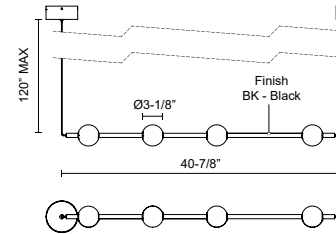

KUZCO

19054 28TH AVENUE
SURREY - BC V3Z 6M3
CANADA

WWW.KUZCOLIGHTING.COM

COMMENT