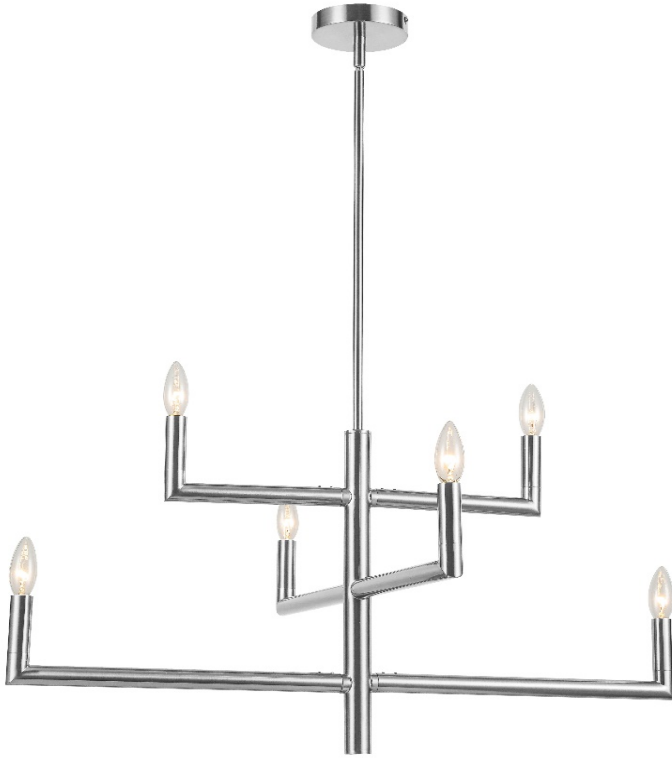

NOR-326C-PC - 6LT Chandelier, PC

6 Light Incandescent Polished Chrome Chandelier

Height	16.5	No. of Bulbs	6
Width/Length	31.5	LED Compatible	LED Compatible
Depth	31.5	Total Wattage	360W
Weight	6		
Body Material	Metal		
Finish/Color	Polished Chrome		
Type of Finish	Electroplated		
Bulb 1 Amount	6	Rated For Voltage	Damp Location 120V
Bulb 1 Base Type	E12	Approval	cUL or equivalent
Bulb 1 Max Watt.	60W	Warranty	1 Year
Bulb 1 Included	No	Instal Position	Ceiling
Bulb 1 Lumens			
Bulb 1 CRI			

Date:	Notes:
Fixture Type:	
Job Name:	

Lighting • LED • Shades • Custom Designs

TORONTO | BUFFALO | LIGHTFAIR | DALLAS MARKET CENTRE # 4303

[www.dainolite.com](mailto:dainolite.com)
 1-888-564-1262
 dainolite@dainolite.com
 /dainolite
 /dainoliteld
 /dainolite