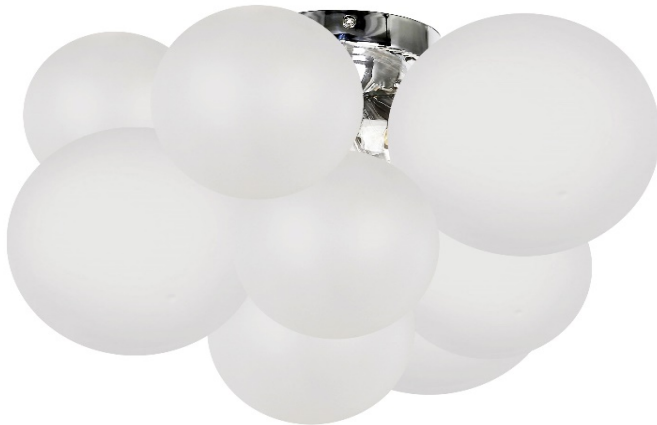

**MLS-143FH-PC-FR - 3LT Flush Mount, PC w/ FR Glass**

3 Light Polished Chrome Halogen Flush Mount w/ Frosted Glass

|                         |               |                              |                       |
|-------------------------|---------------|------------------------------|-----------------------|
| <b>Height</b>           | 11.5          | <b>No. of Bulbs</b>          | 3                     |
| <b>Width/Length</b>     | 14.25         | <b>LED Compatible</b>        | LED Compatible        |
| <b>Depth</b>            | 14.25         | <b>Total Wattage</b>         | 120W                  |
| <b>Weight</b>           | 3.5           |                              |                       |
| <b>Body Material</b>    | Glass         | <b>Second Material</b>       | Metal                 |
| <b>Finish/Color</b>     | Opal White    | <b>Second Finish/Color</b>   | Polished Chrome       |
| <b>Type of Finish</b>   | Electroplated | <b>Second Type of Finish</b> | Electroplated         |
| <b>Bulb 1 Amount</b>    | 3             | <b>Rated For Voltage</b>     | Damp Location<br>120V |
| <b>Bulb 1 Base Type</b> | G9            | <b>Approval</b>              | cUL or equivalent     |
| <b>Bulb 1 Max Watt.</b> | 40W           | <b>Warranty</b>              | 1 Year                |
| <b>Bulb 1 Included</b>  | No            | <b>Instal Position</b>       | Ceiling               |
| <b>Bulb 1 Lumens</b>    |               |                              |                       |
| <b>Bulb 1 CRI</b>       |               |                              |                       |