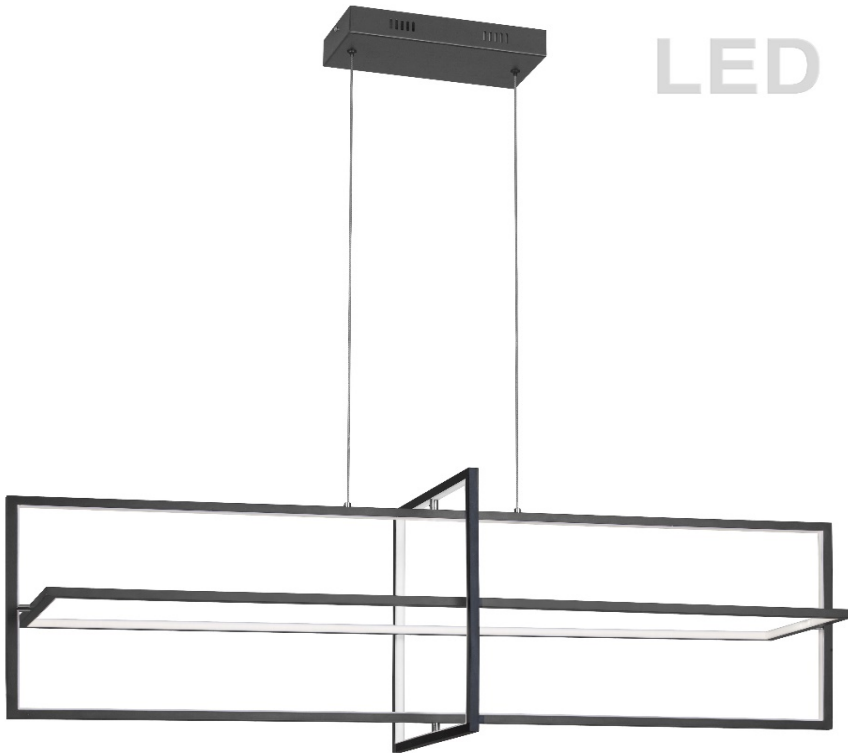

**HIL-4255LEDHC-MB - 55W Horiz Chandelier MB w/ WH Acrylic Diffuser**

55W Horizontal Matte Black Chandelier w/ White Acrylic Diffuser

<b>Height</b>	14	<b>No. of Bulbs</b>	1
<b>Width/Length</b>	40	<b>LED Compatible</b>	Integrated LED
<b>Depth</b>	11.75	<b>Total Wattage</b>	55W
<b>Weight</b>	9.5		
<b>Body Material</b>	Metal	<b>Second Material</b>	Acrylic
<b>Finish/Color</b>	Matte Black	<b>Second Finish/Color</b>	White
<b>Type of Finish</b>	Painted		
<b>Bulb 1 Amount</b>	1	<b>Rated For Voltage</b>	Damp Location 120V
<b>Bulb 1 Base Type</b>	LED		
<b>Bulb 1 Max Watt.</b>	55W	<b>Approval</b>	cUL or equivalent
<b>Bulb 1 Included</b>	Yes	<b>Warranty</b>	5 Years
<b>Bulb 1 Lumens</b>	4440	<b>Instal Position</b>	Ceiling
<b>Bulb 1 CRI</b>	90+		

Date:	Notes:
Fixture Type:	
Job Name:	

**Lighting • LED • Shades • Custom Designs**

TORONTO | BUFFALO | LIGHTFAIR | DALLAS MARKET CENTRE # 4303

[www.dainolite.com](http://www.dainolite.com) | 
 [1-888-564-1262](tel:1-888-564-1262) | 
 [dainolite@dainolite.com](mailto:dainolite@dainolite.com)  
[/dainolite](https://www.facebook.com/dainolite) | 
 [/dainoliteld](https://twitter.com/dainoliteld) | 
 [/dainolite](https://www.instagram.com/dainolite)