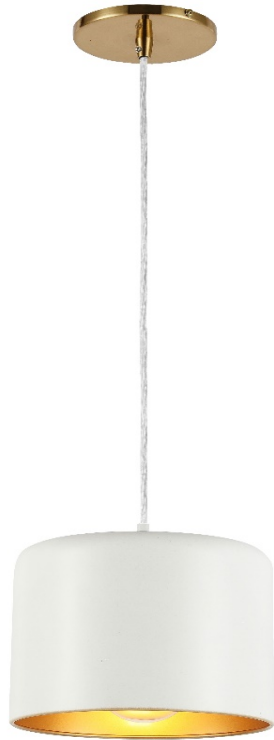

EMI-81P-AGB-MW - 1LT Incand Pendant, AGB w/ MW&GLD Shade

1 Light Incandescent Pendant, Aged Brass w/ Matte White & Gold Shade

Height	6	No. of Bulbs	1
Width/Length	8	LED Compatible	LED Compatible
Depth	8	Total Wattage	60W
Weight	4		
Body Material	Metal	Second Material	Metal
Finish/Color	Matte White	Second Finish/Color	Aged Brass
Type of Finish	Painted	Second Type of Finish	Electroplated
Bulb 1 Amount	1	Rated For Voltage	Dry Location 120V
Bulb 1 Base Type	E26	Approval	cUL or equivalent
Bulb 1 Max Watt.	60W	Warranty	1 Year
Bulb 1 Included	No	Instal Position	Ceiling
Bulb 1 Lumens			
Bulb 1 CRI			

Date:	Notes:
Fixture Type:	
Job Name:	

Lighting • LED • Shades • Custom Designs

TORONTO | BUFFALO | LIGHTFAIR | DALLAS MARKET CENTRE # 4303

 www.dainolite.com
 1-888-564-1262
  dainolite@dainolite.com
 /dainolite
  /dainoliteld
  /dainolite