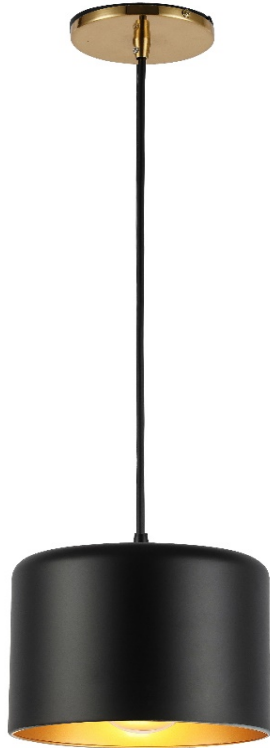

EMI-81P-AGB-MB - 1LT Incand Pendant, AGB w/ MB&GLD Shade

1 Light Incandescent Pendant, Aged Brass w/ Matte Black &Gold Shade

Height	6	No. of Bulbs	1
Width/Length	8	LED Compatible	LED Compatible
Depth	8	Total Wattage	60W
Weight	4		
Body Material	Metal	Second Material	Metal
Finish/Color	Matte Black	Second Finish/Color	Aged Brass
Type of Finish	Painted	Second Type of Finish	Electroplated
Bulb 1 Amount	1	Rated For Voltage	Dry Location 120V
Bulb 1 Base Type	E26	Approval	cUL or equivalent
Bulb 1 Max Watt.	60W	Warranty	1 Year
Bulb 1 Included	No	Instal Position	Ceiling
Bulb 1 Lumens			
Bulb 1 CRI			

Date:	Notes:
Fixture Type:	
Job Name:	

Lighting • LED • Shades • Custom Designs

TORONTO | BUFFALO | LIGHTFAIR | DALLAS MARKET CENTRE # 4303

 www.dainolite.com
 1-888-564-1262
  dainolite@dainolite.com
 /dainolite
  /dainoliteld
  /dainolite