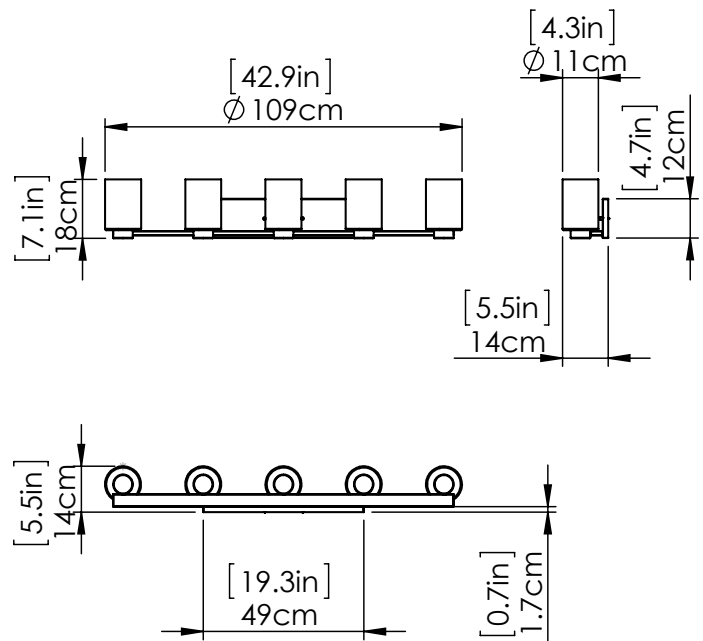

SKU | DVP47155

FINISH OPTIONS

Ebony with Half Opal Glass (EB-OP)
 Chrome with Half Opal Glass (CH-OP)
 Buffed Nickel with Half Opal Glass (BN-OP)

DIMENSIONS

Length / Ø: 43"
Width: N/A"
Height: 7.75"
Depth: 5.5"
Minimum Height: 7.75"
Maximum Height: 7.75"

LAMPING

Number of Sockets: 5
Wattage of Individual Socket: 70W
Socket Type: Medium Base (E26)
Socket Orientation: Up and/or Down
Lamp Confinement: Semi Enclosed
Voltage: 120V
Dimmable: Yes
Bulbs Not Included

PIPE / CHAIN / CORD INFORMATION

Pipe/Chain Kit Included: Not Included
Pipe Information: N/A
Chain Information: N/A
Wire/Cord Information: 8 Inches
Max Sloped Ceiling Angle: N/A
**Conversion 19° to 45° : ASY0101+Finish (2 loops + 1 chain):
 For Additional Cost*