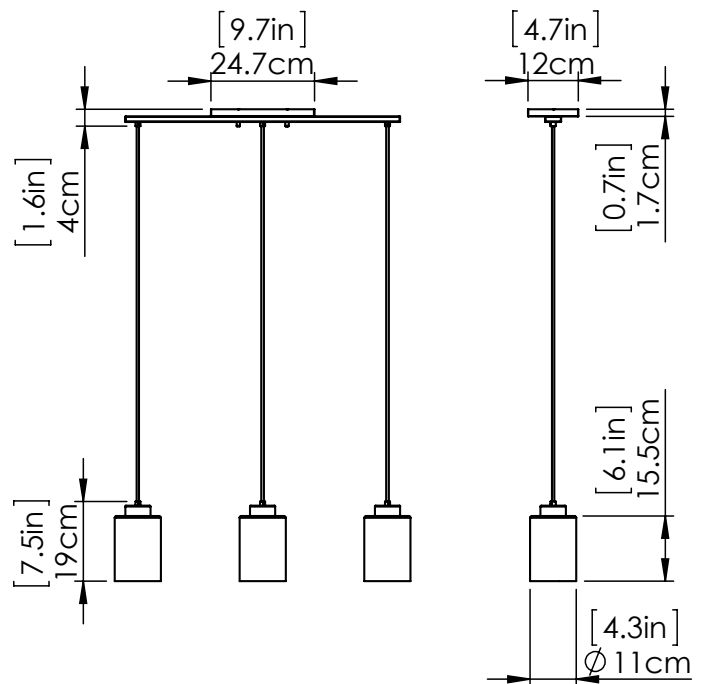

SKU | DVP47153

FINISH OPTIONS

Ebony with Half Opal Glass (EB-OP)
 Chrome with Half Opal Glass (CH-OP)
 Buffed Nickel with Half Opal Glass (BN-OP)

DIMENSIONS

Length / Ø: 28.25"
Width: 4.75"
Height: 9.75"
Depth: N/A"
Minimum Height: 11.25"
Maximum Height: 131.25"

LAMPING

Number of Sockets: 3
Wattage of Individual Socket: 70W
Socket Type: Medium Base (E26)
Socket Orientation: Down
Lamp Confinement: Semi Enclosed
Voltage: 120V
Dimmable: Yes
Bulbs Not Included

PIPE / CHAIN / CORD INFORMATION

Pipe/Chain Kit Included: Not Included
Pipe Information: N/A
Chain Information: N/A
Wire/Cord Information: 10 Ft
Max Sloped Ceiling Angle: Cord Grip 45 Degrees
**Conversion 19° to 45° : ASY0101+Finish (2 loops + 1 chain);
 For Additional Cost*