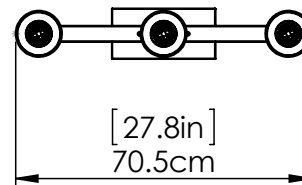

WARRANTY

5 Years Residential
20,000 Hours Commercial