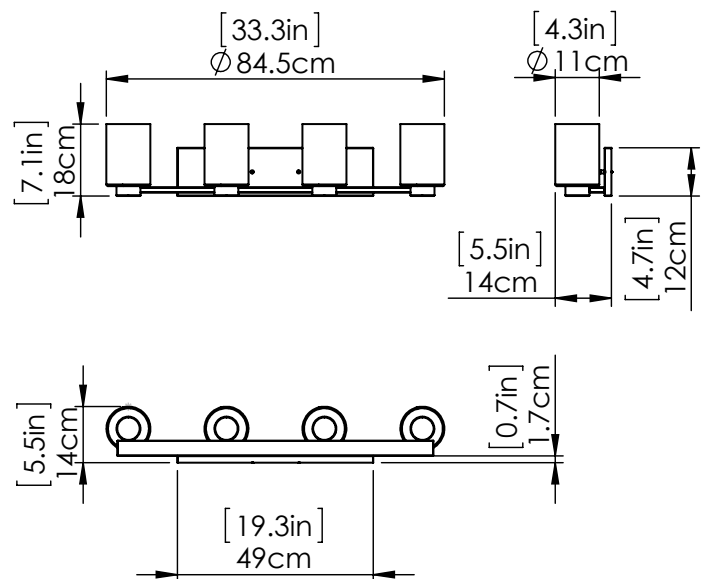

SKU | DVP47144

FINISH OPTIONS

Ebony with Half Opal Glass (EB-OP)
 Chrome with Half Opal Glass (CH-OP)
 Buffed Nickel with Half Opal Glass (BN-OP)

DIMENSIONS

Length / Ø: 33.25"
Width: N/A"
Height: 7.75"
Depth: 5.5"
Minimum Height: 7.75"
Maximum Height: 7.75"

LAMPING

Number of Sockets: 4
Wattage of Individual Socket: 70W
Socket Type: Medium Base (E26)
Socket Orientation: Up and/or Down
Lamp Confinement: Semi Enclosed
Voltage: 120V
Dimmable: Yes
Bulbs Not Included

PIPE / CHAIN / CORD INFORMATION

Pipe/Chain Kit Included: Not Included
Pipe Information: N/A
Chain Information: N/A
Wire/Cord Information: 8 Inches
Max Sloped Ceiling Angle: N/A
**Conversion 19° to 45° : ASY0101+Finish (2 loops + 1 chain):
 For Additional Cost*