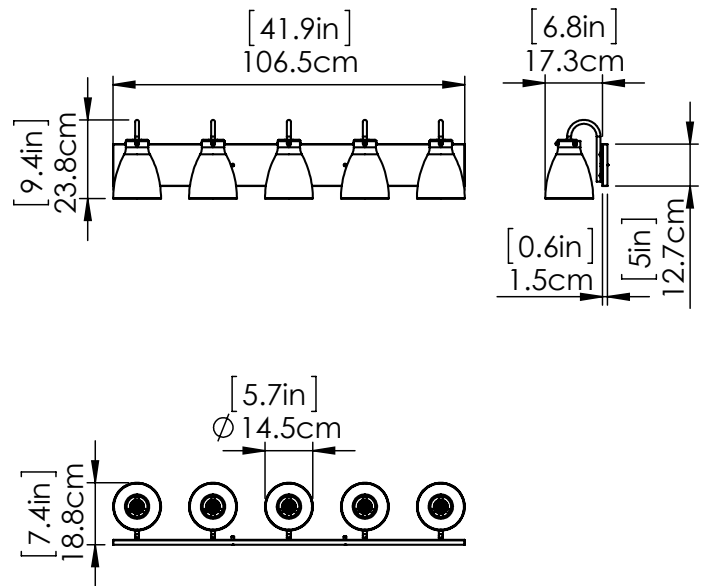

SKU | DVP47055

FINISH OPTIONS

Chrome with Clear Glass (CH-CL)
 Ebony with Clear Glass (EB-CL)
 Brass with Clear Glass (BR-CL)

DIMENSIONS

Length / Ø: 42"
Width: N/A"
Height: 9.25"
Depth: 7.5"
Minimum Height: 9.25"
Maximum Height: 9.25"

LAMPING

Number of Sockets: 5
Wattage of Individual Socket: 70W
Socket Type: Medium Base (E26)
Socket Orientation: Down
Lamp Confinement: Semi Enclosed
Voltage: 120V
Dimmable: Yes
Bulbs Not Included

PIPE / CHAIN / CORD INFORMATION

Pipe/Chain Kit Included: Not Included
Pipe Information: N/A
Chain Information: N/A
Wire/Cord Information: 8 Inches
Max Sloped Ceiling Angle: N/A
**Conversion 19° to 45° : ASY0101+Finish (2 loops + 1 chain):
 For Additional Cost*