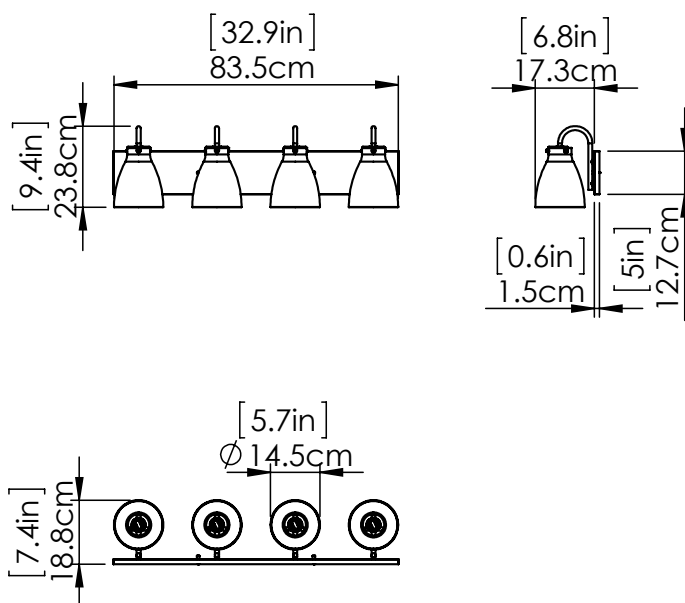

## DIMENSIONS

**Length / Ø:** 32.75"  
**Width:** N/A"  
**Height:** 9.25"  
**Depth:** 7.5"  
**Minimum Height:** 9.25"  
**Maximum Height:** 9.25"

## LAMPING

**Number of Sockets:** 4  
**Wattage of Individual Socket:** 70W  
**Socket Type:** Medium Base (E26)  
**Socket Orientation:** Down  
**Lamp Confinement:** Semi Enclosed  
**Voltage:** 120V  
**Dimmable:** Yes  
**Bulbs Not Included**

## PIPE / CHAIN / CORD INFORMATION

**Pipe/Chain Kit Included:** Not Included  
**Pipe Information:** N/A  
**Chain Information:** N/A  
**Wire/Cord Information:** 8 Inches  
**Max Sloped Ceiling Angle:** N/A  
*\*Conversion 19° to 45° : ASY0101+Finish (2 loops + 1 chain):  
 For Additional Cost*