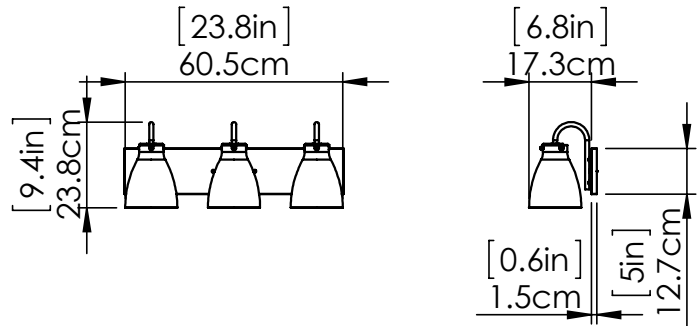

EMMA

| VANITY

SKU | DVP47043

FINISH OPTIONS

- Chrome with Clear Glass (CH-CL)
- Ebony with Clear Glass (EB-CL)
- Brass with Clear Glass (BR-CL)

DIMENSIONS

- Length / Ø:** 23.75"
- Width:** N/A"
- Height:** 9.25"
- Depth:** 7.5"
- Minimum Height:** 9.25"
- Maximum Height:** 9.25"

LAMPING

- Number of Sockets:** 3
- Wattage of Individual Socket:** 70W
- Socket Type:** Medium Base (E26)
- Socket Orientation:** Down
- Lamp Confinement:** Semi Enclosed
- Voltage:** 120V
- Dimmable:** Yes
- Bulbs Not Included**

PIPE / CHAIN / CORD INFORMATION

- Pipe/Chain Kit Included:** Not Included
- Pipe Information:** N/A
- Chain Information:** N/A
- Wire/Cord Information:** 8 Inches
- Max Sloped Ceiling Angle:** N/A
- *Conversion 19° to 45° : ASY0101+Finish (2 loops + 1 chain); For Additional Cost*