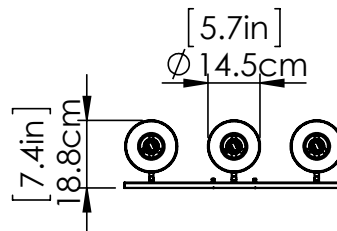

EMMA

| VANITY

SKU | DVP47043

FINISH OPTIONS

- Chrome with Clear Glass (CH-CL)
- Ebony with Clear Glass (EB-CL)
- Brass with Clear Glass (BR-CL)

DIMENSIONS

- Length / Ø:** 23.75"
- Width:** N/A"
- Height:** 9.25"
- Depth:** 7.5"
- Minimum Height:** 9.25"
- Maximum Height:** 9.25"

LAMPING

- Number of Sockets:** 3
- Wattage of Individual Socket:** 70W
- Socket Type:** Medium Base (E26)
- Socket Orientation:** Down
- Lamp Confinement:** Semi Enclosed
- Voltage:** 120V
- Dimmable:** Yes
- Bulbs Not Included**

PIPE / CHAIN / CORD INFORMATION

- Pipe/Chain Kit Included:** Not Included
- Pipe Information:** N/A
- Chain Information:** N/A
- Wire/Cord Information:** 8 Inches
- Max Sloped Ceiling Angle:** N/A
- *Conversion 19° to 45° : ASY0101+Finish (2 loops + 1 chain); For Additional Cost*