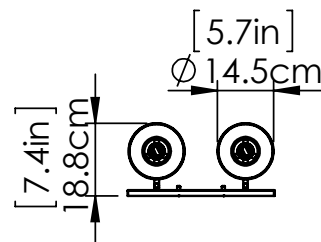

## DIMENSIONS

**Length / Ø:** 14.75"  
**Width:** N/A"  
**Height:** 9.25"  
**Depth:** 7.5"  
**Minimum Height:** 9.25"  
**Maximum Height:** 9.25"

## LAMPING

**Number of Sockets:** 2  
**Wattage of Individual Socket:** 70W  
**Socket Type:** Medium Base (E26)  
**Socket Orientation:** Down  
**Lamp Confinement:** Semi Enclosed  
**Voltage:** 120V  
**Dimmable:** Yes  
**Bulbs Not Included**

## PIPE / CHAIN / CORD INFORMATION

**Pipe/Chain Kit Included:** Not Included  
**Pipe Information:** N/A  
**Chain Information:** N/A  
**Wire/Cord Information:** 8 Inches  
**Max Sloped Ceiling Angle:** N/A  
*\*Conversion 19° to 45° : ASY0101+Finish (2 loops + 1 chain);  
 For Additional Cost*