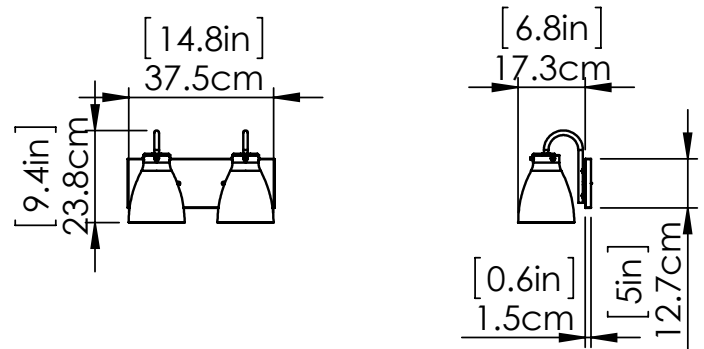

## DIMENSIONS

**Length / Ø:** 14.75"  
**Width:** N/A"  
**Height:** 9.25"  
**Depth:** 7.5"  
**Minimum Height:** 9.25"  
**Maximum Height:** 9.25"

## LAMPING

**Number of Sockets:** 2  
**Wattage of Individual Socket:** 70W  
**Socket Type:** Medium Base (E26)  
**Socket Orientation:** Down  
**Lamp Confinement:** Semi Enclosed  
**Voltage:** 120V  
**Dimmable:** Yes  
**Bulbs Not Included**

## PIPE / CHAIN / CORD INFORMATION

**Pipe/Chain Kit Included:** Not Included  
**Pipe Information:** N/A  
**Chain Information:** N/A  
**Wire/Cord Information:** 8 Inches  
**Max Sloped Ceiling Angle:** N/A  
*\*Conversion 19° to 45° : ASY0101+Finish (2 loops + 1 chain);  
 For Additional Cost*