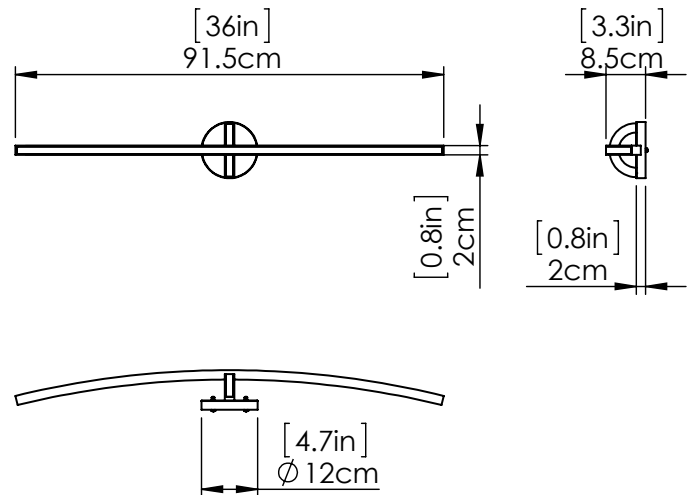

PERIGEE AC LED

| VANITY

SKU | DVP46544

FINISH OPTIONS

Brass
Graphite
Buffed Nickel

DIMENSIONS

Length / Ø: 36"
Width: N/A"
Height: 5"
Depth: 3.25"
Minimum Height: 4.75"
Maximum Height: 5"

INTEGRATED LED INFORMATION

Wattage: 42W
Initial Lumens: 300
Colour Temperature: 3000K
CRI: 90+
Voltage: 120
Dimmable: Yes
Required Dimmer: ELV

PIPE / CHAIN / CORD INFORMATION

Pipe/Chain Kit Included: No
Pipe Information: No Pipe Included
Chain Information: No Chain Included
Wire/Cord Information: 8 Inches
Max Sloped Ceiling Angle: N/A
**Conversion 19° to 45°: ASY0101+Finish (2 loops + 1 chain):
For Additional Cost*