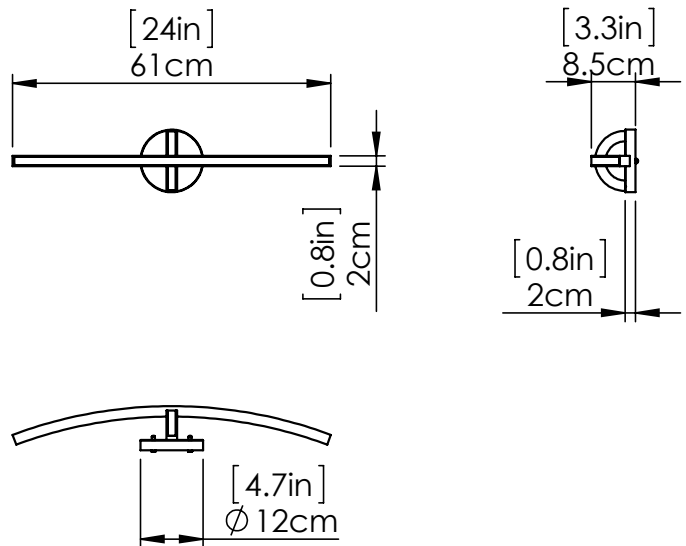

PERIGEE AC LED

| VANITY

SKU | DVP46543

FINISH OPTIONS

Brass
Graphite
Buffed Nickel

DIMENSIONS

Length / Ø: 24"
Width: N/A"
Height: 5"
Depth: 3.25"
Minimum Height: 4.75"
Maximum Height: 5"

INTEGRATED LED INFORMATION

Wattage: 32W
Initial Lumens: 320
Colour Temperature: 3000K
CRI: 90+
Voltage: 120
Dimmable: Yes
Required Dimmer: ELV

PIPE / CHAIN / CORD INFORMATION

Pipe/Chain Kit Included: No
Pipe Information: No Pipe Included
Chain Information: No Chain Included
Wire/Cord Information: 8 Inches
Max Sloped Ceiling Angle: N/A
**Conversion 19° to 45°: ASY0101+Finish (2 loops + 1 chain):
For Additional Cost*