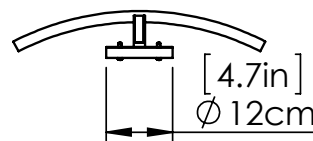

WARRANTY

5 Years Residential
20,000 Hours Commercial