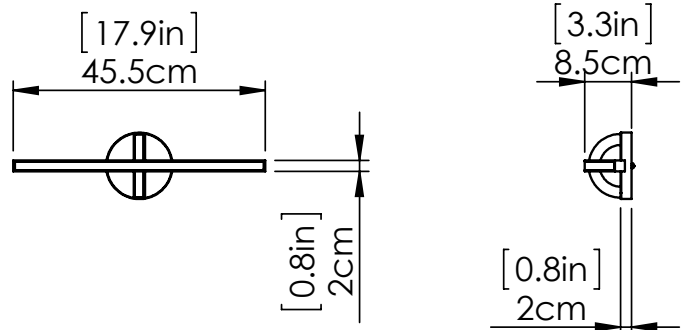

PERIGEE AC LED

| VANITY

DVI
LIGHTING

SKU | DVP46522

FINISH OPTIONS

Brass
Graphite
Buffed Nickel

DIMENSIONS

Length / Ø: 18"
Width: N/A"
Height: 4.75"
Depth: 3.25"
Minimum Height: 4.75"
Maximum Height: 4.75"

INTEGRATED LED INFORMATION

Wattage: 24W
Initial Lumens: 300
Colour Temperature: 3000K
CRI: 90+
Voltage: 120
Dimmable: Yes
Required Dimmer: ELV

PIPE / CHAIN / CORD INFORMATION

Pipe/Chain Kit Included: No
Pipe Information: No Pipe Included
Chain Information: No Chain Included
Wire/Cord Information: 8 Inches
Max Sloped Ceiling Angle: N/A
**Conversion 19° to 45°: ASY0101+Finish (2 loops + 1 chain):
For Additional Cost*